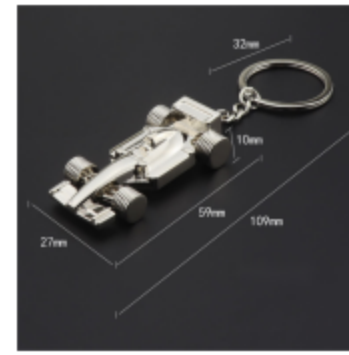

Material: Metal
Styel: Keychain
Metal Rings
Size: As Picture
Weight: As Picture
OEM Supported