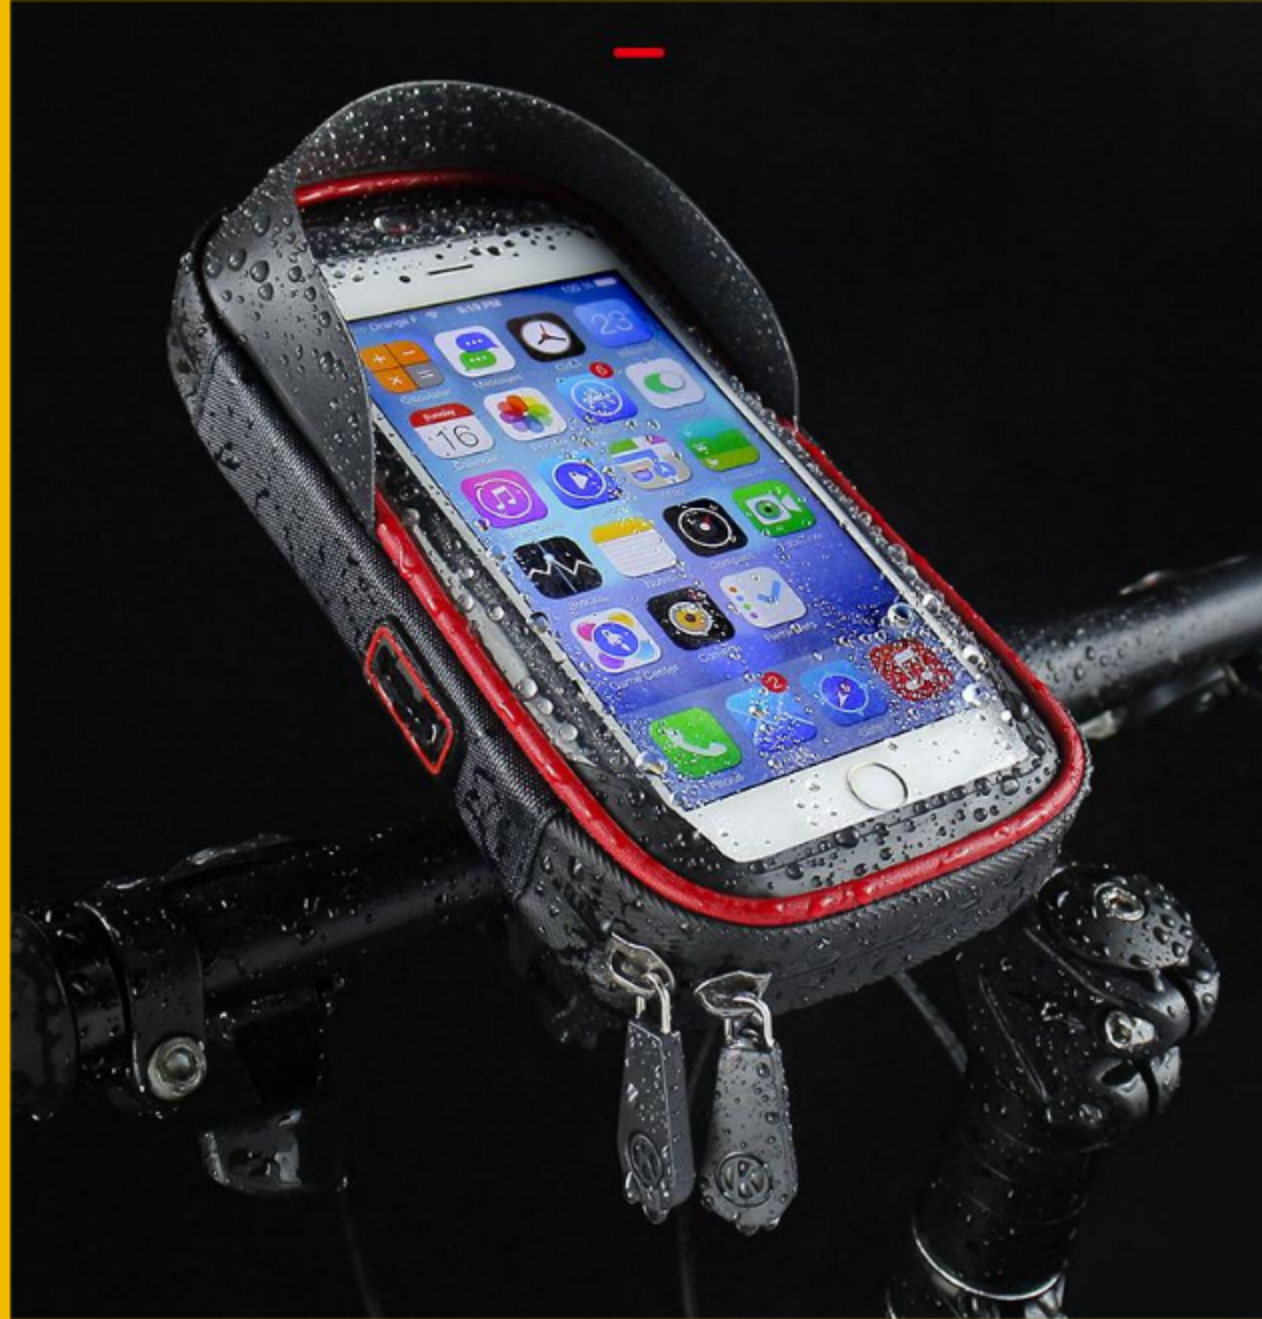

*Rainproof Holder*

Rainproof Phone Holder for Handlebar

*Item No.: RPH-2*

*Rainproof Holder*

Rainproof Phone Holder for Handlebar

Material: ABS+Lock  
Adult Unisex  
Rainproof Design  
Easy Handlebar Mount  
Color: As Picture  
OEM Supported

*Item No.: RPH-3*

Rainproof

Sunproof

Material: ABS+Lock  
 Adult Unisex  
 Rainproof Design  
 Easy Handlebar Mount  
 Color: As Picture  
 OEM Supported

*Rainproof Holder*

Rainproof Phone Holder for Handlebar

*Item No.: RPH-5*

*Rainproof Holder*

Rainproof Phone Holder for Handlebar

Material: ABS+Lock  
Adult Unisex  
Rainproof Design  
Easy Handlebar Mount  
Color: As Picture  
OEM Supported

*Item No.: RPH-6*

Material: ABS+Lock  
Adult Unisex  
Rainproof Design  
Easy Handlebar Mount  
Color: As Picture  
OEM Supported

*Rainproof Holder*

● Rainproof Phone Holder for Handlebar ●

*Item No.: RPH-7*

*Rainproof Holder*

Material: ABS+Lock  
Adult Unisex  
Rainproof Design  
Easy Handlebar Mount  
Color: As Picture  
OEM Supported