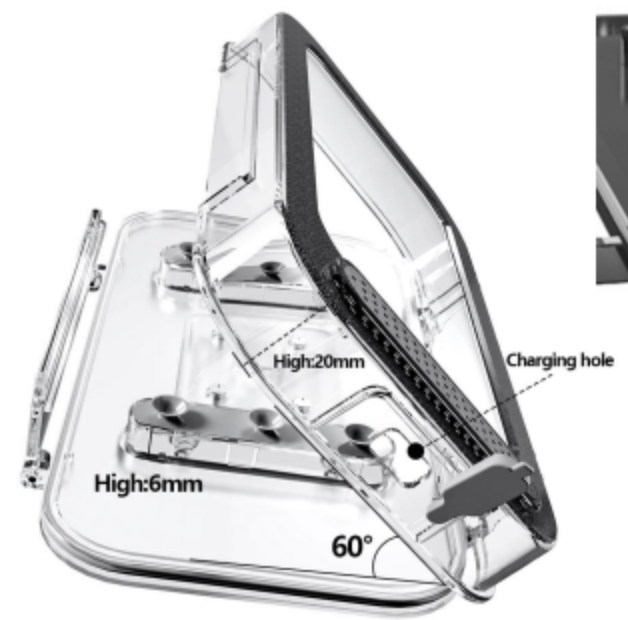

*GoPro/Phone Holder*

Easy Mount Helmet GoPro/Phone Holder

*Item No.: GPH-1*

Material: ABS  
Adult Unisex  
Easy Paste Mount  
GoPro/Phone Multi  
Color: As Picture  
OEM Supported

*GoPro/Phone Holder*

● Easy Paste Helmet GoPro/Phone Holder ●

*Item No.: GPH-2*

Material: ABS  
Adult Unisex  
Easy Buckle Mount  
GoPro/Phone Multi  
Color: As Picture  
OEM Supported

*GoPro/Phone Holder*

● Easy Mount Chest GoPro/Phone Holder ●

*Item No.: GPH-3*

*Rainproof Holder*

Rainproof Phone Holder for Handlebar

Material: ABS+Silicon  
Adult Unisex  
Rainproof Design  
Easy Handlebar Mount  
Color: As Picture  
OEM Supported

*Item No.: RPH-1*

Material: ABS+Lock  
Adult Unisex  
Rainproof Design  
Easy Handlebar Mount  
Color: As Picture  
OEM Supported