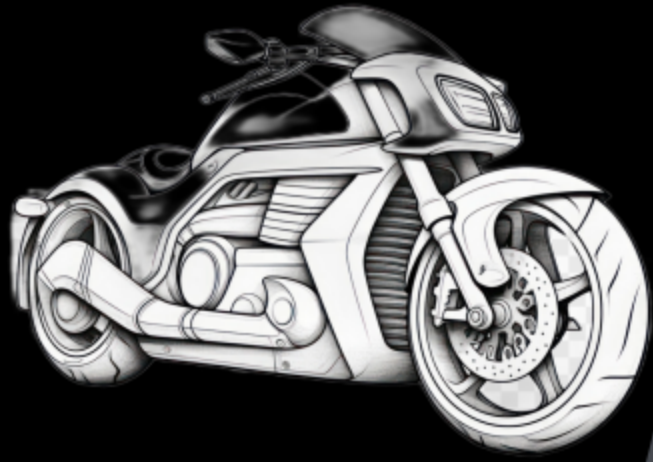

Chest Protector