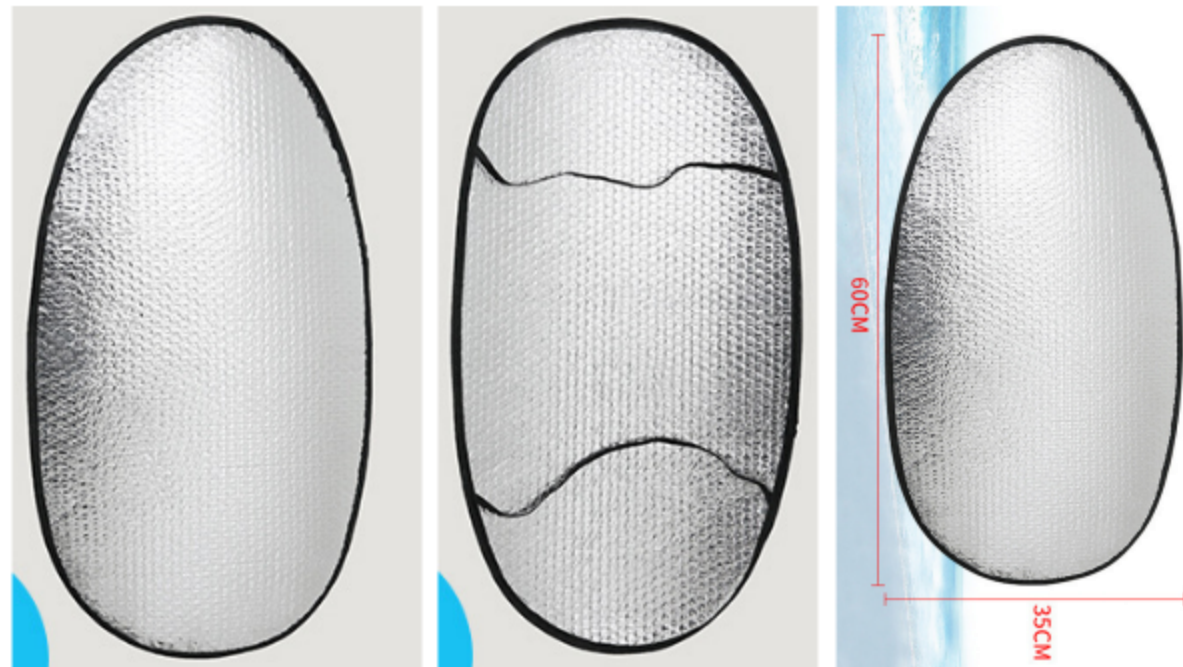

*Item No.: SCP-E1*

Material: PE  
Function: Summer Cooling  
Soft Breathable Material  
Size: As Picture  
APP: Moto & Bike  
OEM Supported

*Seat Cushion/Pad*

● Cost Performance Summer Cooling Design ●

*Item No.: SCP-S1*

Material: Aluminum Foil  
Function: Heat Proof  
Band Fasten Design  
Size: As Picture  
APP: Moto & Bike  
OEM Supported

*Seat Cushion/Pad*

● Cost Performance Heat Proof Pad ●

*Item No.: SCP-S2*

Material: PVC  
Function: Waterproof  
Popular Outlook Design  
Size: 800\*480 mm  
APP: Motocross  
OEM Supported