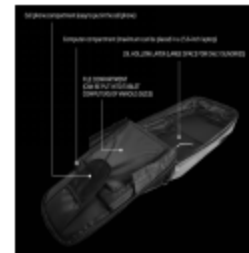

**BLACK
KING
KONG**

Rainproof Design
Bluetooth Connection
Material: ABS+PC
Pixel: 96*128 P2
Color: As Picture
OEM Supported

LED BACKPACK

● Multi Free DIY LED Toggle Content Display ●

Item No.: LB-BKK