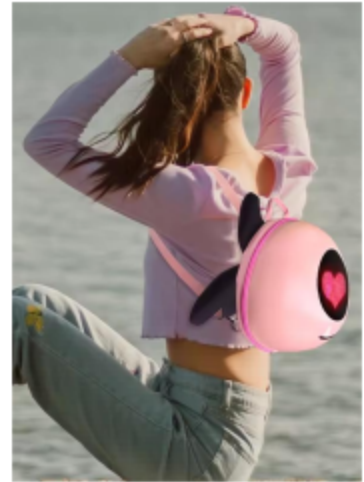

**ANGEL
EYE**

Rainproof Design
Bluetooth Connection
Material: ABS+PC
Pixel: 32*32 P3
Color: As Picture
OEM Supported

LED Female/Kid Bag

● Multi Free DIY LED Toggle Content Display ●

Item No.: LB-AE