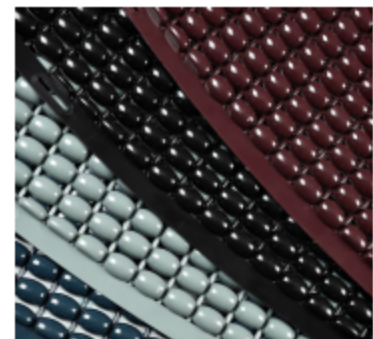

Material: PE
Function: Summer Cooling
Soft Breathable Material
Size: As Picture
APP: Moto & Bike
OEM Supported

Seat Cushion/Pad

● Cost Performance Summer Cooling Design ●

Item No.: SCP-S1