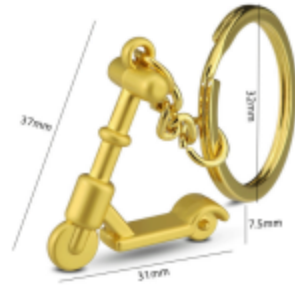

**KEYCHAIN  
SERIES**

Material: Metal  
Styel: Helmet Keychain  
Metal Rings  
Size: 16\*80mm  
Weight: 18.3g  
OEM Supported

Material: PP  
Styel: Helmet Keychain  
Metal Rings  
Size: 42\*45mm  
Weight: 7.3g  
OEM Supported

Key Chain

● Popular Half Helmet Design Keychain ●

Item No.: KCS-H2

Material: Metal  
 Styel: Keychain  
 Metal Rings  
 Size: As Picture  
 Weight: As Picture  
 OEM Supported

Material: Metal  
 Style: Keychain  
 Metal Rings  
 Size: As Picture  
 Weight: As Picture  
 OEM Supported

*Key Chain*

Metal Design Quality Appearance

*Item No.: KCS-B1*

Material: Metal  
 Styel: Keychain  
 Metal Rings  
 Size: As Picture  
 Weight: As Picture  
 OEM Supported

Material: Metal  
Styel: Keychain Opener  
Metal Rings  
Size: As Picture  
Weight: As Picture  
OEM Supported