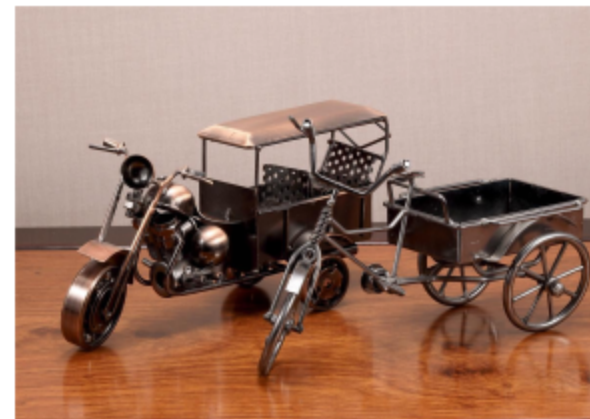

Material: Metal
Styel: Retro Tricycle
Function: Pen Pot
Size: As Picture
Color: As Picture
OEM Supported