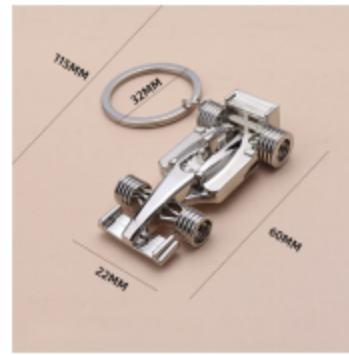

**KEYCHAIN  
SERIES**

Material: Metal  
Styel: Helmet Keychain  
Metal Rings  
Size: 16\*80mm  
Weight: 18.3g  
OEM Supported

Material: PP  
Styel: Helmet Keychain  
Metal Rings  
Size: 42\*45mm  
Weight: 7.3g  
OEM Supported

Key Chain

● Popular Half Helmet Design Keychain ●

Item No.: KCS-H2

Material: Metal  
 Styel: Keychain  
 Metal Rings  
 Size: As Picture  
 Weight: As Picture  
 OEM Supported

Material: Metal  
 Style: Keychain  
 Metal Rings  
 Size: As Picture  
 Weight: As Picture  
 OEM Supported

*Key Chain*

Metal Design Quality Appearance

*Item No.: KCS-B1*

Material: Metal  
 Styel: Keychain  
 Metal Rings  
 Size: As Picture  
 Weight: As Picture  
 OEM Supported

Material: Metal  
Styel: Keychain Opener  
Metal Rings  
Size: As Picture  
Weight: As Picture  
OEM Supported