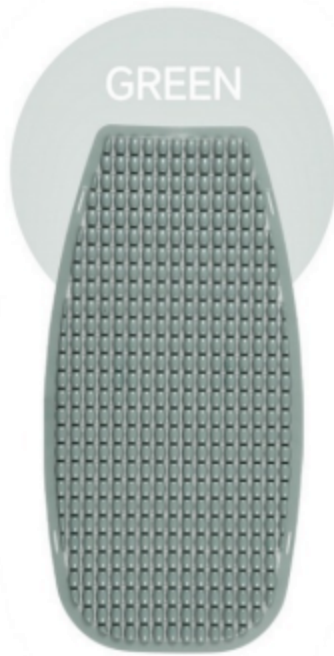

**SEAT  
CUSHION  
SERIES**

Material: EVA/Lycra/PU  
Function: Waterproof/Damp  
Soft Breathable Material  
Size: As Picture  
APP: Moto & Bike  
OEM Supported

*Seat Cushion/Pad*

● Cost Performance Waterproof Seat Cushion ●

*Item No.: SCP-E1*

Material: PE  
Function: Summer Cooling  
Soft Breathable Material  
Size: As Picture  
APP: Moto & Bike  
OEM Supported

*Seat Cushion/Pad*

● Cost Performance Summer Cooling Design ●

*Item No.: SCP-S1*