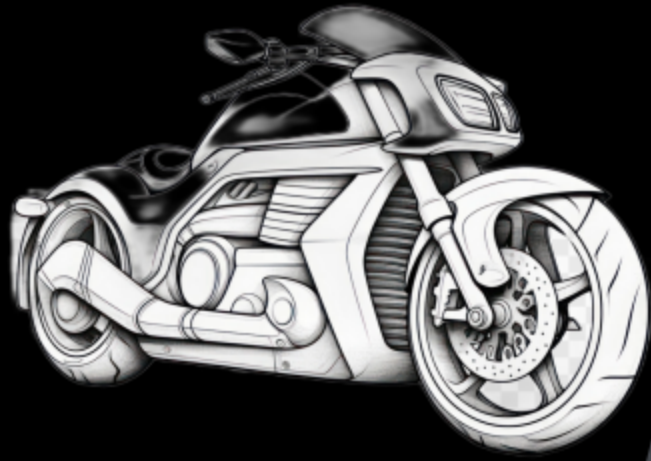

Creative Venom Moto/Bike Decoration

*Item No.: MBD-V1*

Material: ABS  
Adult Unisex  
Easy Mount  
Motorcycle Winglet  
Color: As Picture  
OEM Supported

Winglet

Popular Design Motorcycle Winglet

Item No.: MBD-W1