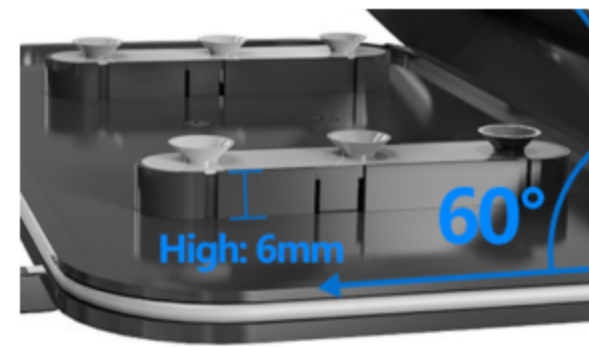

Material: ABS+Silicon
Adult Unisex
Rainproof Design
Easy Handlebar Mount
Color: As Picture
OEM Supported