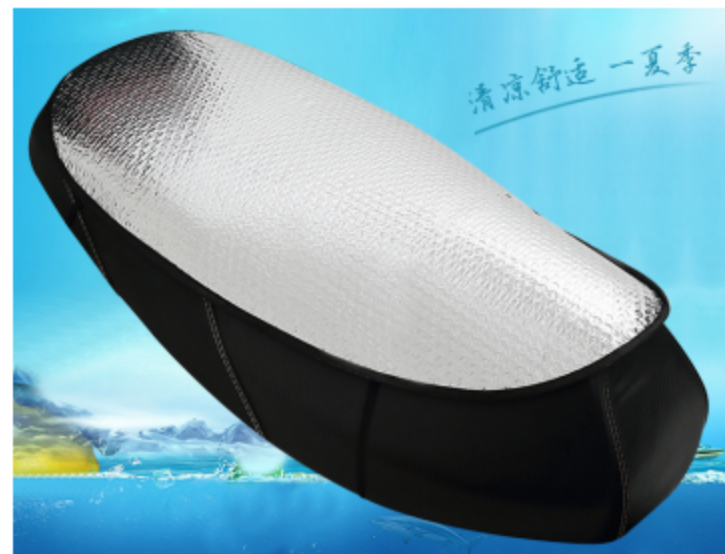

*Item No.: SCP-E1*

Material: PE  
Function: Summer Cooling  
Soft Breathable Material  
Size: As Picture  
APP: Moto & Bike  
OEM Supported

*Seat Cushion/Pad*

● Cost Performance Summer Cooling Design ●

*Item No.: SCP-S1*

Material: Aluminum Foil  
Function: Heat Proof  
Band Fasten Design  
Size: As Picture  
APP: Moto & Bike  
OEM Supported

*Seat Cushion/Pad*

● Cost Performance Heat Proof Pad ●

*Item No.: SCP-S2*

Material: PVC  
Function: Waterproof  
Popular Outlook Design  
Size: 800\*480 mm  
APP: Motocross  
OEM Supported