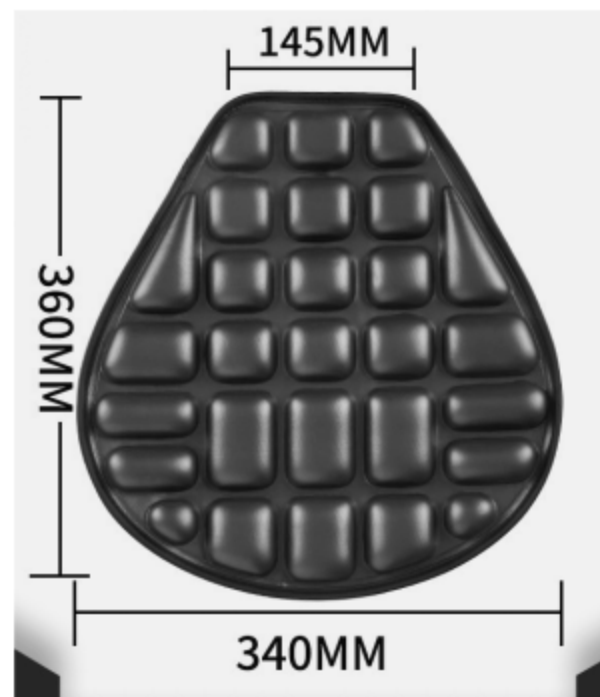

**CLASSIC  
VEST**

Rainproof Design  
Bluetooth Connection  
Material: Nylon  
Pixel: 64\*64 P3.75  
Color: As Picture  
OEM Supported

**LED VEST**

● Multi Free DIY LED Toggle Content Display ●

**Item No.: LB-CV**

**SEAT  
CUSHION  
SERIES**

Material: EVA/Lycra/PU  
Function: Waterproof/Damp  
Soft Breathable Material  
Size: As Picture  
APP: Moto & Bike  
OEM Supported

*Seat Cushion/Pad*

● Cost Performance Waterproof Seat Cushion ●