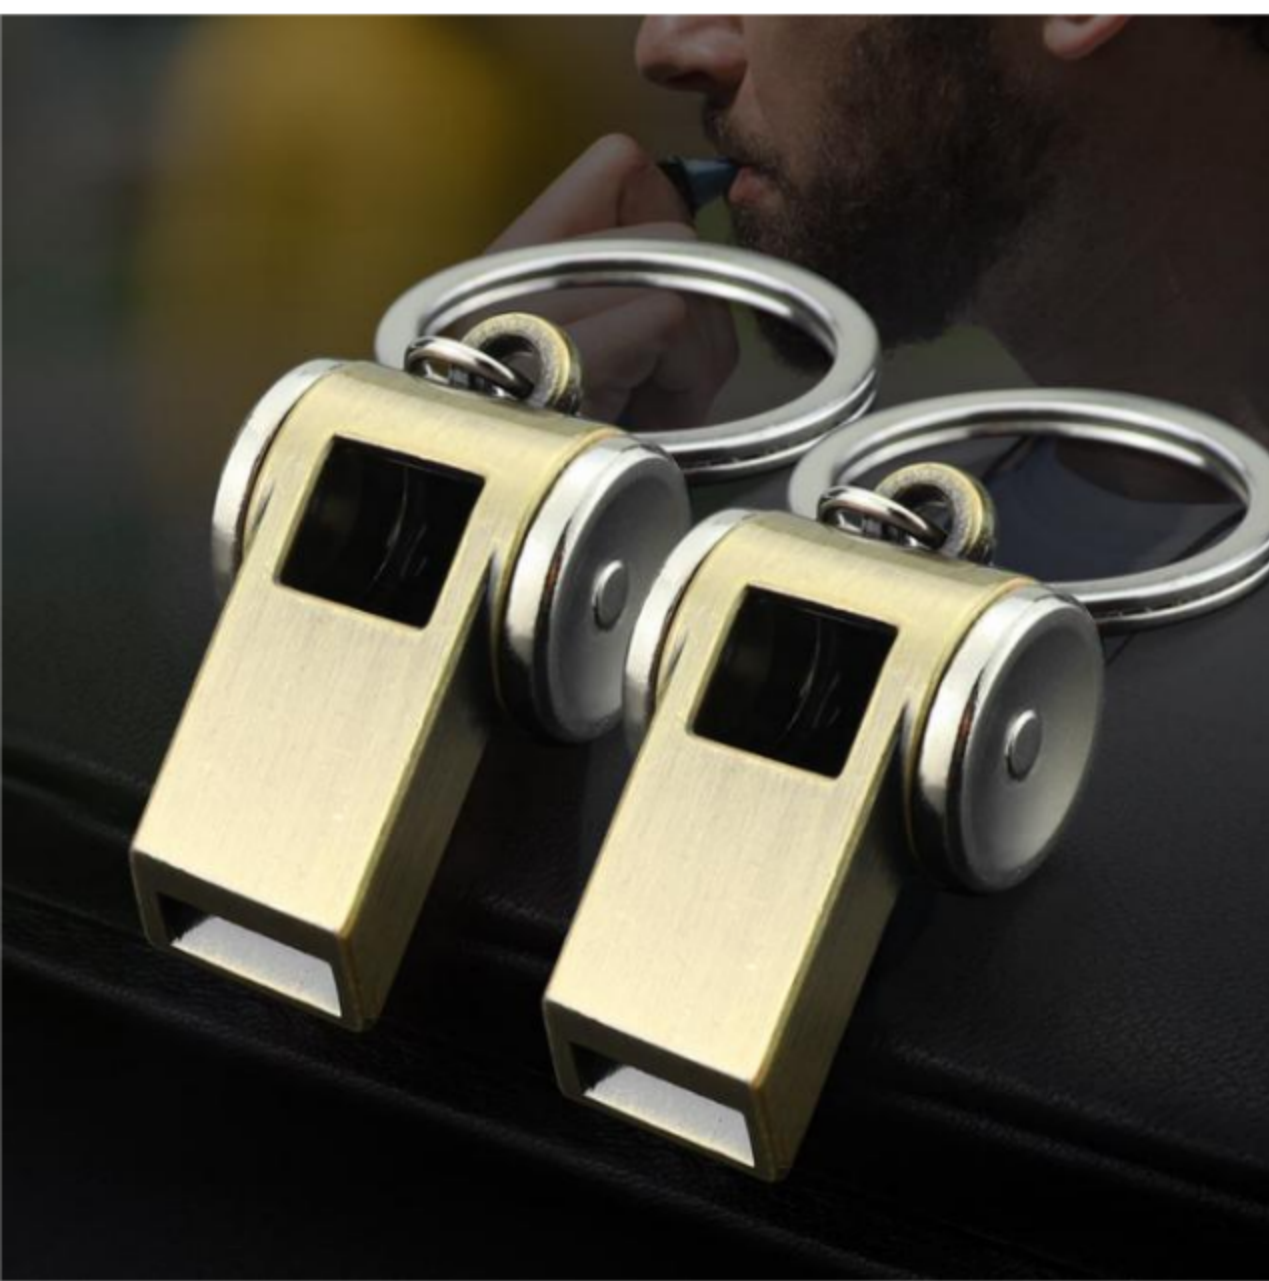

Material: Metal
Styl: KeychainWhistle
Metal Rings
Size: As Picture
Weight: As Picture
OEM Supported

Aid Whistle

● Creative Metal Design Aid Whistle Keychain ●

Item No.: KCS-AW1