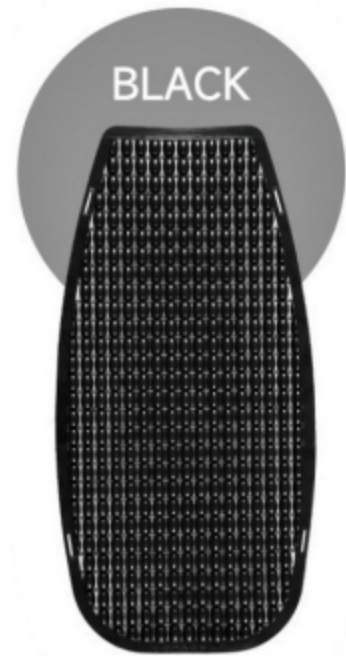

**SEAT  
CUSHION  
SERIES**

Material: EVA/Lycra/PU  
Function: Waterproof/Damp  
Soft Breathable Material  
Size: As Picture  
APP: Moto & Bike  
OEM Supported

*Seat Cushion/Pad*

● Cost Performance Waterproof Seat Cushion ●

*Item No.: SCP-E1*

Material: PE  
Function: Summer Cooling  
Soft Breathable Material  
Size: As Picture  
APP: Moto & Bike  
OEM Supported

*Seat Cushion/Pad*

● Cost Performance Summer Cooling Design ●

*Item No.: SCP-S1*