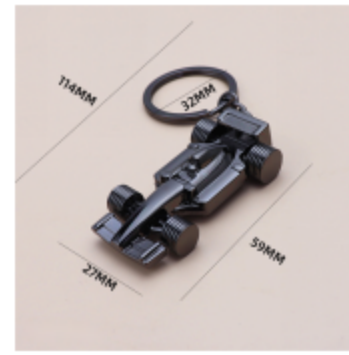

Material: Metal
Styel: Keychain
Metal Rings
Size: As Picture
Weight: As Picture
OEM Supported