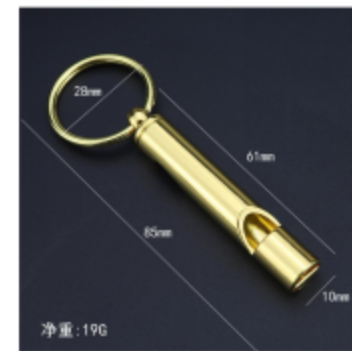

Material: Metal
Styl: KeychainWhistle
Metal Rings
Size: As Picture
Weight: As Picture
OEM Supported

Aid Whistle

● Creative Metal Design Aid Whistle Keychain ●

Item No.: KCS-AW1