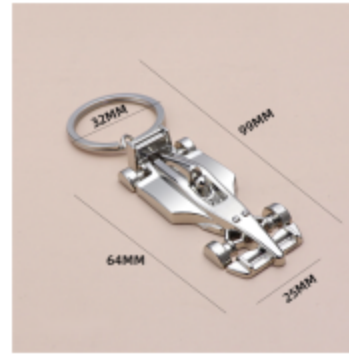

**KEYCHAIN  
SERIES**

Material: Metal  
Styel: Helmet Keychain  
Metal Rings  
Size: 16\*80mm  
Weight: 18.3g  
OEM Supported

Material: PP  
Styel: Helmet Keychain  
Metal Rings  
Size: 42\*45mm  
Weight: 7.3g  
OEM Supported

Key Chain

● Popular Half Helmet Design Keychain ●

Item No.: KCS-H2

Material: Metal  
 Styel: Keychain  
 Metal Rings  
 Size: As Picture  
 Weight: As Picture  
 OEM Supported

Material: Metal  
 Style: Keychain  
 Metal Rings  
 Size: As Picture  
 Weight: As Picture  
 OEM Supported

*Key Chain*

Metal Design Quality Appearance

*Item No.: KCS-B1*

Material: Metal  
 Styel: Keychain  
 Metal Rings  
 Size: As Picture  
 Weight: As Picture  
 OEM Supported

Material: Metal  
Styel: Keychain Opener  
Metal Rings  
Size: As Picture  
Weight: As Picture  
OEM Supported