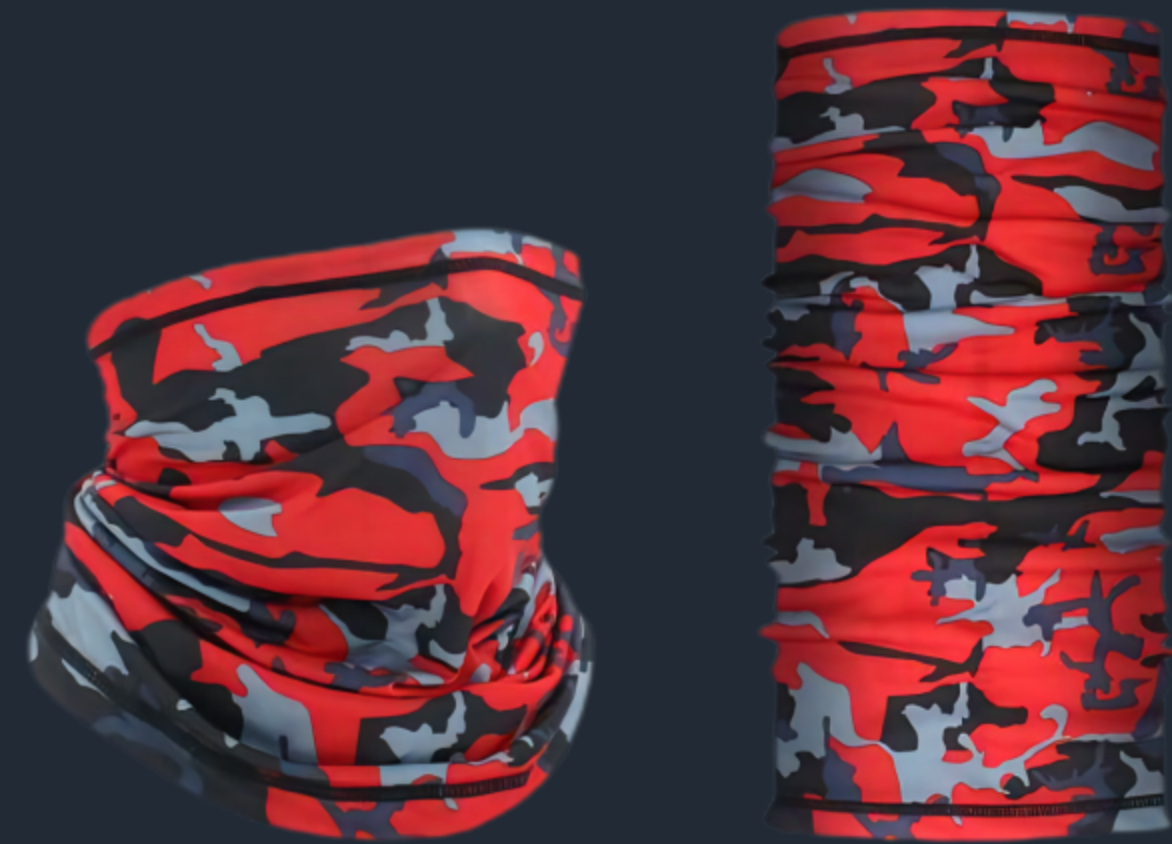

***BANDANA***  
***SERIES***

Material: Ice Silk  
Adult Unisex  
Size: 240\*175mm  
Weight: 20g  
Color: As Picture  
OEM Supported

Head Cap

Suitable for All Types of Helmet

Item No.: BDS-C1

Material: Polyester  
Adult Unisex  
Size: 240\*490mm  
Weight: 35g  
Color: As Picture  
OEM Supported

*Bandana*

● Classic Hot Selling Pattern Design

● *Item No.: BDS-BD1*

Material: Lycra  
Adult Unisex  
Size: 240\*420mm  
Weight: 43g  
Color: As Picture  
OEM Supported

*Bandana*

Elegant Popular Pure Colors Design

*Item No.: BDS-BD2*

Material: Ice Silk  
Adult Unisex  
Size: 240\*420mm  
Weight: 43g  
Color: As Picture  
OEM Supported

Material: Ice Silk  
 Adult Unisex  
 Size: 240\*420mm  
 Weight: 35g  
 Color: As Picture  
 OEM Supported