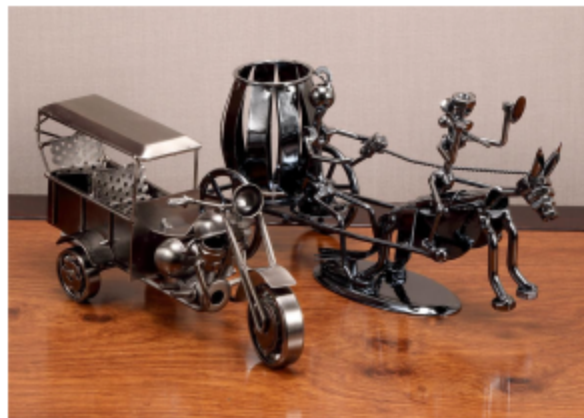

Material: Metal
Styel: Retro Tricycle
Function: Pen Pot
Size: As Picture
Color: As Picture
OEM Supported