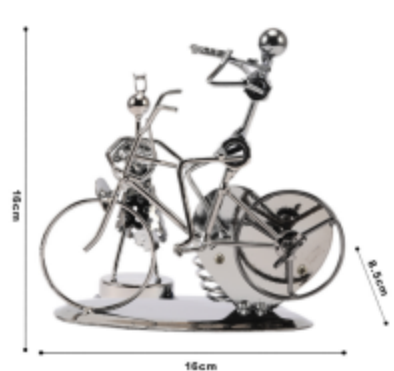

**MODEL  
SERIES**

Material: Metal  
Styel:Motorcycle  
Function: Clock  
Size: As Picture  
Color: As Picture  
OEM Supported

*Moto Model*

Creative Metal Motorcylee Clock

*Item No.: MMS-C1*

Material: Metal  
Styel: Motorcycle  
Function: Clock  
Size: As Picture  
Color: As Picture  
OEM Supported