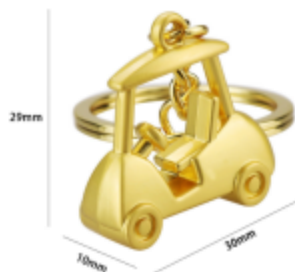

**KEYCHAIN  
SERIES**

Material: Metal  
Styel: Helmet Keychain  
Metal Rings  
Size: 16\*80mm  
Weight: 18.3g  
OEM Supported

Material: PP  
Styel: Helmet Keychain  
Metal Rings  
Size: 42\*45mm  
Weight: 7.3g  
OEM Supported

Key Chain

● Popular Half Helmet Design Keychain ●

Item No.: KCS-H2

Material: Metal  
 Styel: Keychain  
 Metal Rings  
 Size: As Picture  
 Weight: As Picture  
 OEM Supported

Material: Metal  
 Style: Keychain  
 Metal Rings  
 Size: As Picture  
 Weight: As Picture  
 OEM Supported