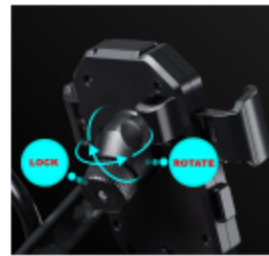

Material: ABS+Lock
Adult Unisex
Rainproof Design
Easy Handlebar Mount
Color: As Picture
OEM Supported

Rainproof Holder

Rainproof Phone Holder for Handlebar

Item No.: RPH-2