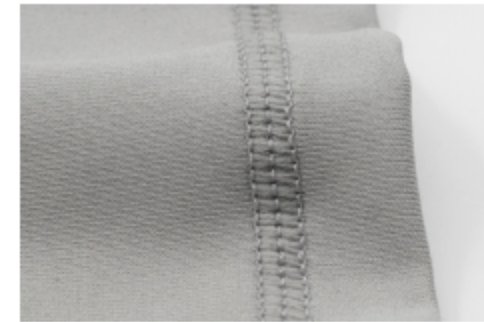

Material: Lycra
Adult Unisex
Size: 240*420mm
Weight: 43g
Color: As Picture
OEM Supported

Bandana

Elegant Popular Pure Colors Design

Item No.: BDS-BD2