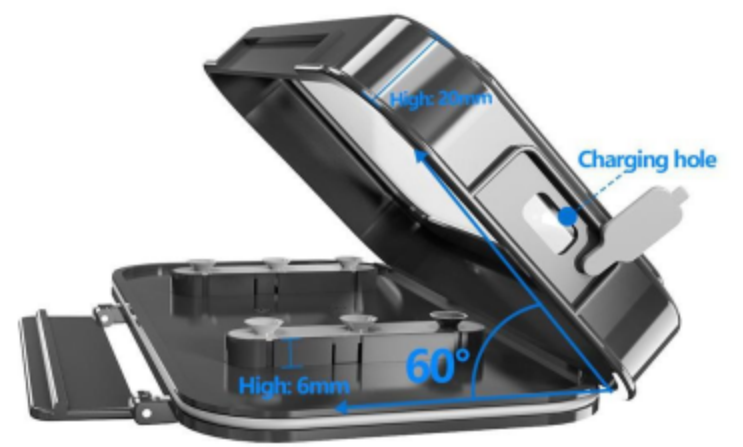

Material: ABS+Silicon
Adult Unisex
Rainproof Design
Easy Handlebar Mount
Color: As Picture
OEM Supported