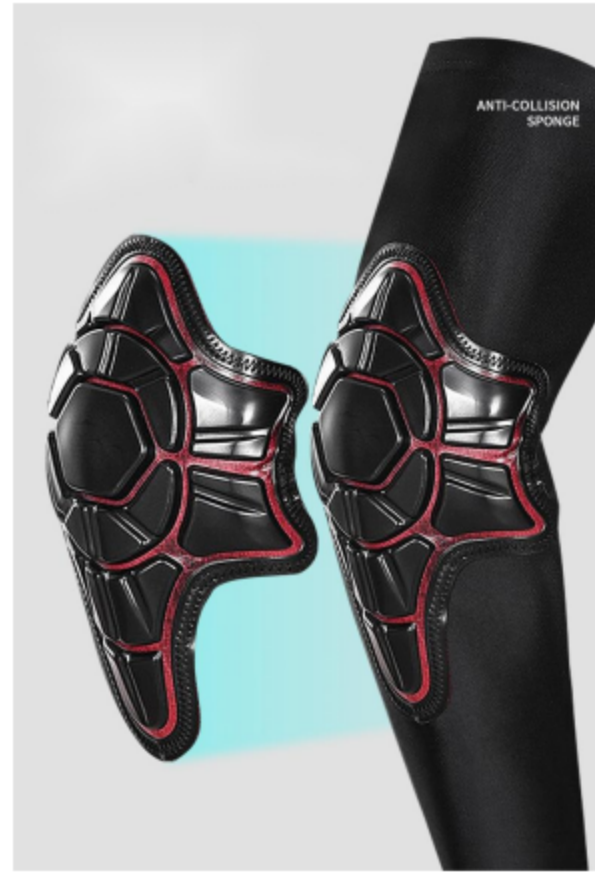

Material: EVA  
Season: Four Seasons  
Soft Breathable Material  
Size: S-XXXL  
APP: Moto & Bike  
OEM Supported

*Elbow Pad*

EVA Soft Protective Elbow Pad

*Item No.: PEP-E3*

*Knee Pad*

EVA Soft Protective Knee Pad

Material: EVA  
Season: Four Seasons  
Soft BreathableMaterial  
Size: S-XXXL  
APP: Moto & Bike  
OEM Supported

*Item No.: PKP-E3*

Material: ABS  
Season: Four Seasons  
Soft Breathable Material  
Size: S-XXXL  
APP: Moto & Bike  
OEM Supported

*Pad Combo*

Cost Performance ABS Pad Combo

*Item No.: PPC-A1*

Material: ABS  
Season: Four Seasons  
Soft Breathable Material  
Size: S-XXXL  
APP: Moto & Bike  
OEM Supported

*Elbow Pad*

● Cost Performance ABS Elbow Pad