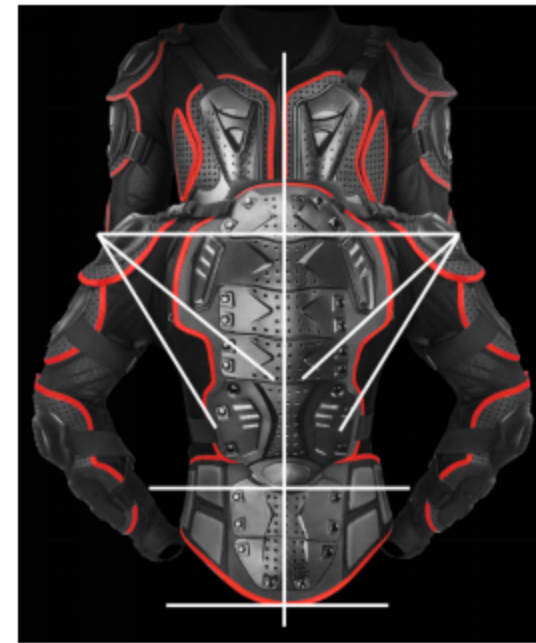

Material: PP + EVA
Season: Four Seasons
Soft Breathable Material
Size: S-XXXL
APP: Moto & Bike
OEM Supported

Body Protector

● Cost Performance Body Protector ●

Item No.: PBP-P2