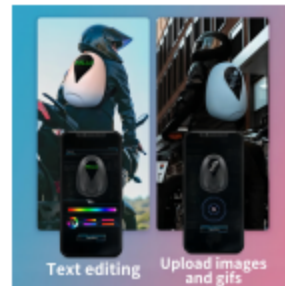

**SEA
HEART**

Rainproof Design
Bluetooth Connection
Material: ABS+PC
Pixel: 46*80 P2
Color: As Picture
OEM Supported

LED BACKPACK

Multi Free DIY LED Toggle Content Display

Item No.: LB-SH