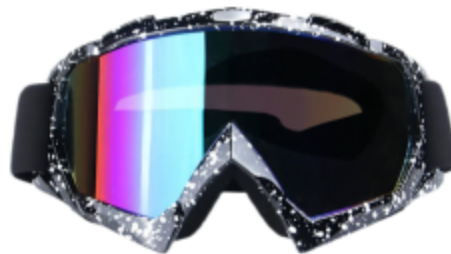

Material: TPU+PC
Style: Adult Unisex
Classic Popular Design
HD PC Lens
Color: As Picture
OEM Supported

CLASSIC GOGGLES

● Classic Design for Both Motocross & Retro ●

Item No.: CG-3