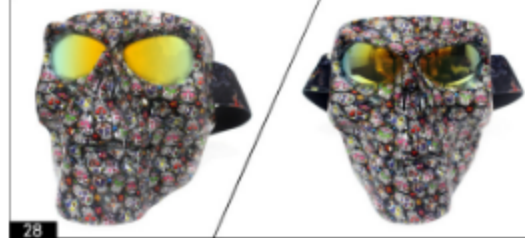

● Classic Popular Skull Goggles Mask Design ●

Item No.: GMS-6

Material: ABS + PC
 Style: Adult Unisex
 Classic Popular Design
 HD PC Lens
 Color: As Picture
 OEM Supported

Skull Goggles Mask

● Classic Popular Skull Goggles Mask Design ●

Item No.: GMS-6

Material: ABS + PC
 Style: Adult Unisex
 Classic Popular Design
 HD PC Lens
 Color: As Picture
 OEM Supported

Skull Goggles Mask

● Classic Popular Skull Goggles Mask Design ●

Item No.: GMS-6

Material: ABS + PC
 Style: Adult Unisex
 Classic Popular Design
 HD PC Lens
 Color: As Picture
 OEM Supported

Skull Goggles Mask

● Classic Popular Skull Goggles Mask Design ●

Item No.: GMS-6

Material: ABS + PC
Style: Adult Unisex
Classic Popular Design
HD PC Lens
Color: As Picture
OEM Supported