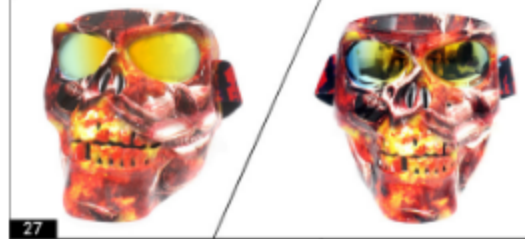

● Classic Popular Skull Goggles Mask Design ●

Item No.: GMS-6

Material: ABS + PC
 Style: Adult Unisex
 Classic Popular Design
 HD PC Lens
 Color: As Picture
 OEM Supported

Skull Goggles Mask

● Classic Popular Skull Goggles Mask Design ●

Item No.: GMS-6

Material: ABS + PC
 Style: Adult Unisex
 Classic Popular Design
 HD PC Lens
 Color: As Picture
 OEM Supported

Skull Goggles Mask

● Classic Popular Skull Goggles Mask Design ●

Item No.: GMS-6

Material: ABS + PC
 Style: Adult Unisex
 Classic Popular Design
 HD PC Lens
 Color: As Picture
 OEM Supported

Skull Goggles Mask

● Classic Popular Skull Goggles Mask Design ●

Item No.: GMS-6

Material: ABS + PC
Style: Adult Unisex
Classic Popular Design
HD PC Lens
Color: As Picture
OEM Supported