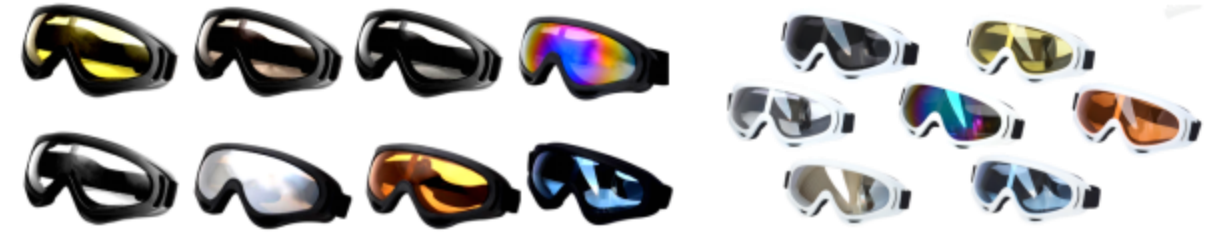

Material: TPU + PC
Style: Adult Unisex
Classic Popular Design
HD PC Lens
Color: As Picture
OEM Supported

CLASSIC GOGGLES

Classic Design HD PC Goggles

Item No.: CG-1