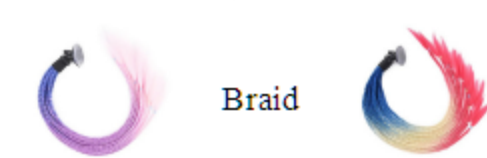

Braid

*Due to limited, please contact us to get the newest High Definition clear color/pattern card, many thanks

Material: Fiber
Style: 24 in 1 Braid
Tight Paste & Sucker
Size: 600mm
Weight: 75g
OEM Supported

Helmet ACC-Braid

Hot Selling 24 In 1 Design with Sucker

Item No.: HAS-B2