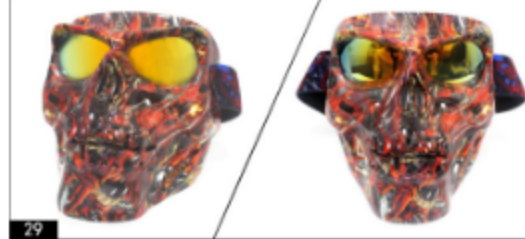

● Classic Popular Skull Goggles Mask Design ●

Item No.: GMS-6

Material: ABS + PC
 Style: Adult Unisex
 Classic Popular Design
 HD PC Lens
 Color: As Picture
 OEM Supported

Skull Goggles Mask

● Classic Popular Skull Goggles Mask Design ●

Item No.: GMS-6

Material: ABS + PC
 Style: Adult Unisex
 Classic Popular Design
 HD PC Lens
 Color: As Picture
 OEM Supported

Skull Goggles Mask

● Classic Popular Skull Goggles Mask Design ●

Item No.: GMS-6

Material: ABS + PC
 Style: Adult Unisex
 Classic Popular Design
 HD PC Lens
 Color: As Picture
 OEM Supported

Skull Goggles Mask

● Classic Popular Skull Goggles Mask Design ●

Item No.: GMS-6

Material: ABS + PC
Style: Adult Unisex
Classic Popular Design
HD PC Lens
Color: As Picture
OEM Supported