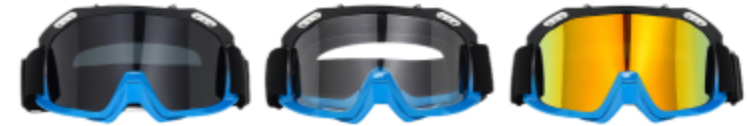

Item No.: MG-2

Material: PC
Style: Adult Unisex
Classic Popular Design
HD PC Lens
Color: As Picture
OEM Supported

Motocross Goggles

● Classic Pinlock Design for Motocross ●

Item No.: MG-3

Material: PC
Style: Adult Unisex
Classic Popular Design
HD PC Lens
Color: As Picture
OEM Supported