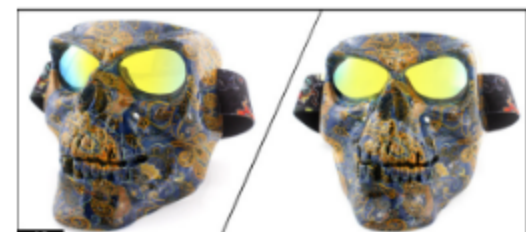

Material: ABS + PC
 Style: Adult Unisex
 Classic Popular Design
 HD PC Lens
 Color: As Picture
 OEM Supported

Skull Goggles Mask

● Classic Popular Skull Goggles Mask Design ●

Item No.: GMS-6

Material: ABS + PC
Style: Adult Unisex
Classic Popular Design
HD PC Lens
Color: As Picture
OEM Supported

Skull Goggles Mask

● Classic Popular Skull Goggles Mask Design ●

Item No.: GMS-6

36

37

38

39

40

41

42

Material: ABS + PC
 Style: Adult Unisex
 Classic Popular Design
 HD PC Lens
 Color: As Picture
 OEM Supported

Skull Goggles Mask

● Classic Popular Skull Goggles Mask Design ●

Item No.: GMS-6

**HELMET
ACCESSORIES
SERIES**