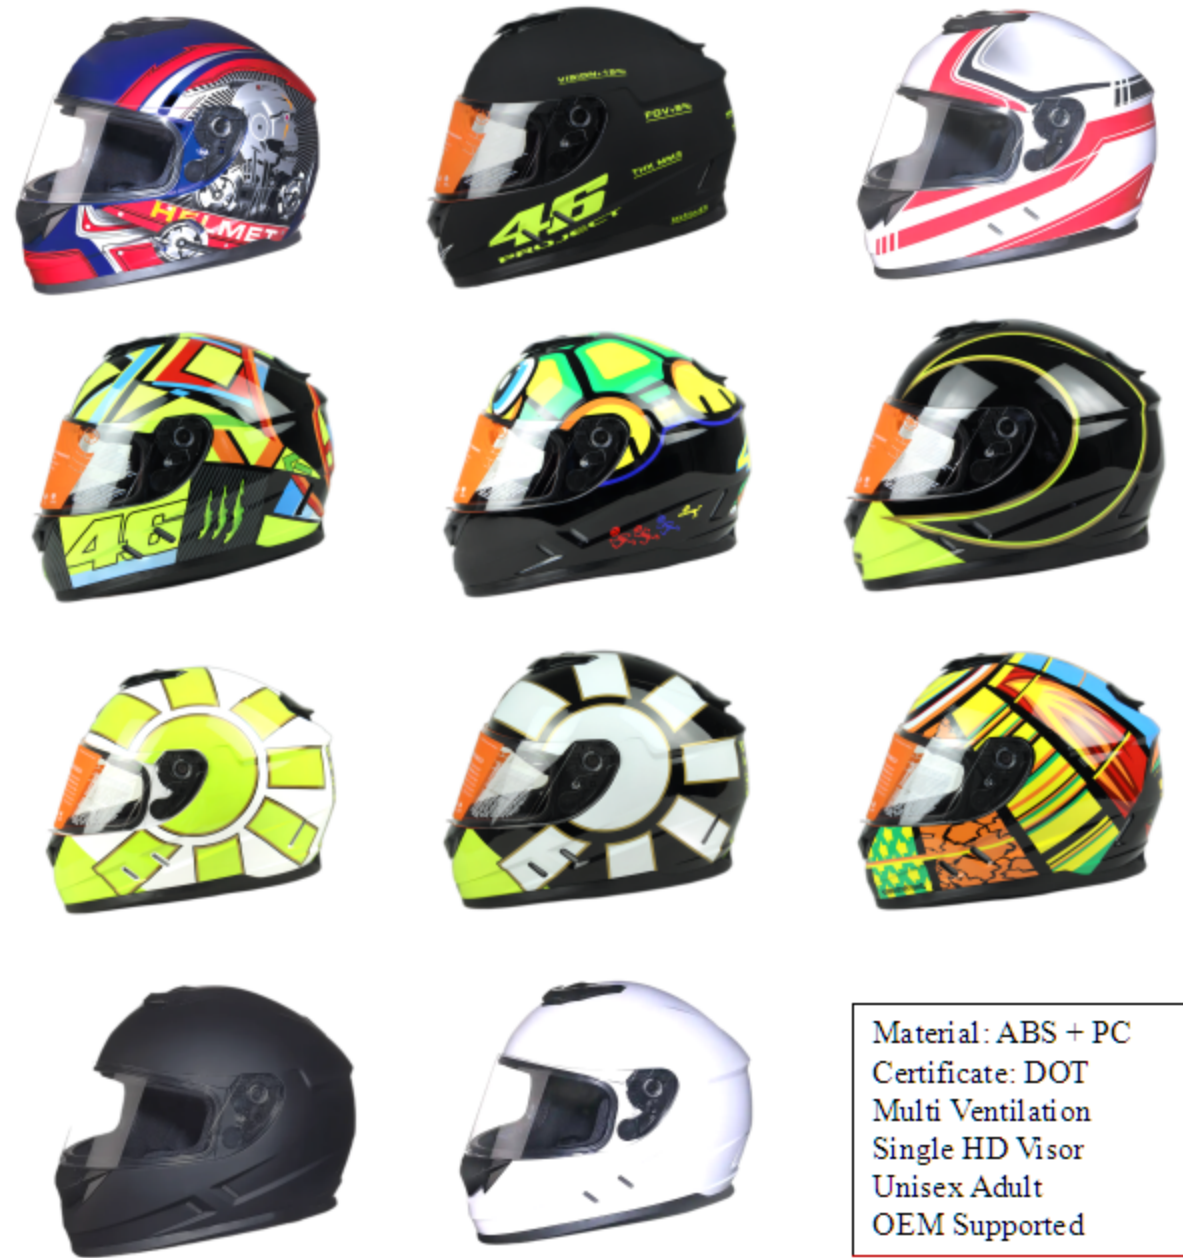

Material: ABS + PC
Certificate: DOT
Multi Ventilation
Single HD Visor
Unisex Adult
OEM Supported

Helmet - Full Face

Super High Cost Performance

Item No.: HYF 807