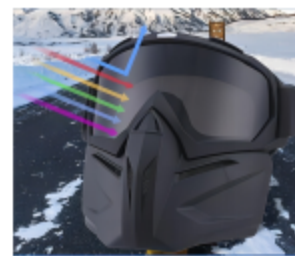

Material: ABS + PC
Style: Adult Unisex
Classic Popular Design
HD PC Lens
Color: As Picture
OEM Supported

Goggles Mask

Classic Popular Goggles Mask Design

Item No.: GM-3