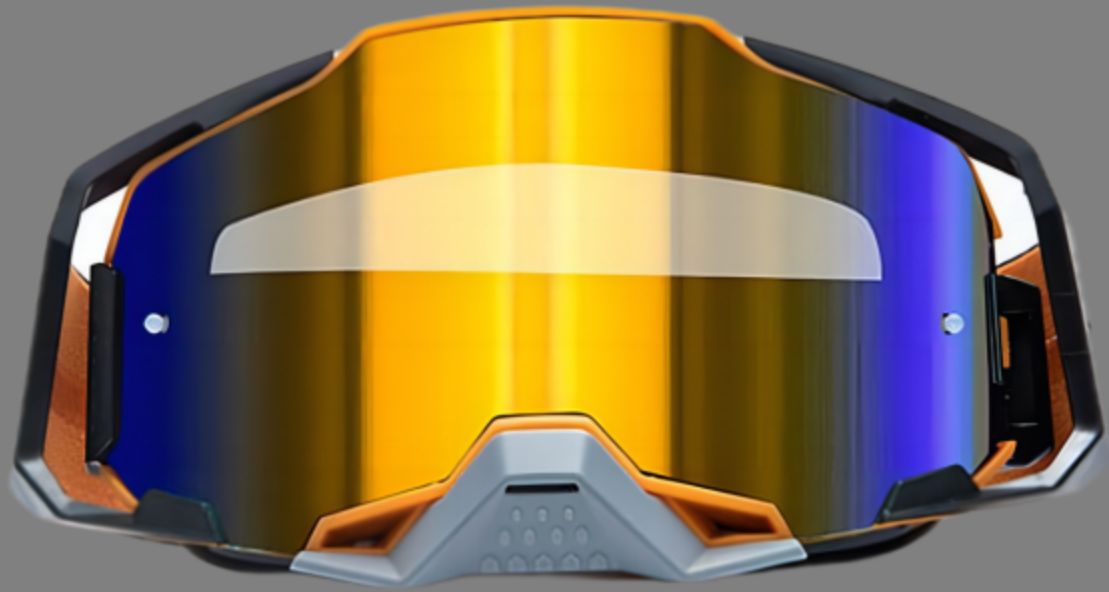

Material: PC
Style: Adult Unisex
Classic Popular Design
HD PC Lens
Color: As Picture
OEM Supported

Motocross Goggles

● Classic Pinlock Design for Motocross ●

Item No.: MG-2