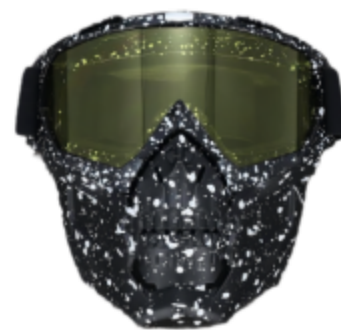

Material: ABS + PC
Style: Adult Unisex
Classic Popular Design
HD PC Lens
Color: As Picture
OEM Supported

Skull Goggles Mask

● Classic Popular Skull Goggles Mask Design

● Item No.: GMS-5