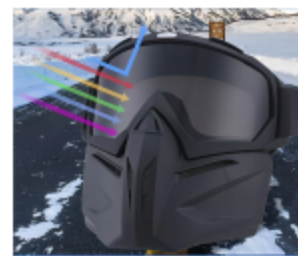

Material: ABS + PC
Style: Adult Unisex
Classic Popular Design
HD PC Lens
Color: As Picture
OEM Supported

Goggles Mask

Classic Popular Goggles Mask Design

Item No.: GM-3