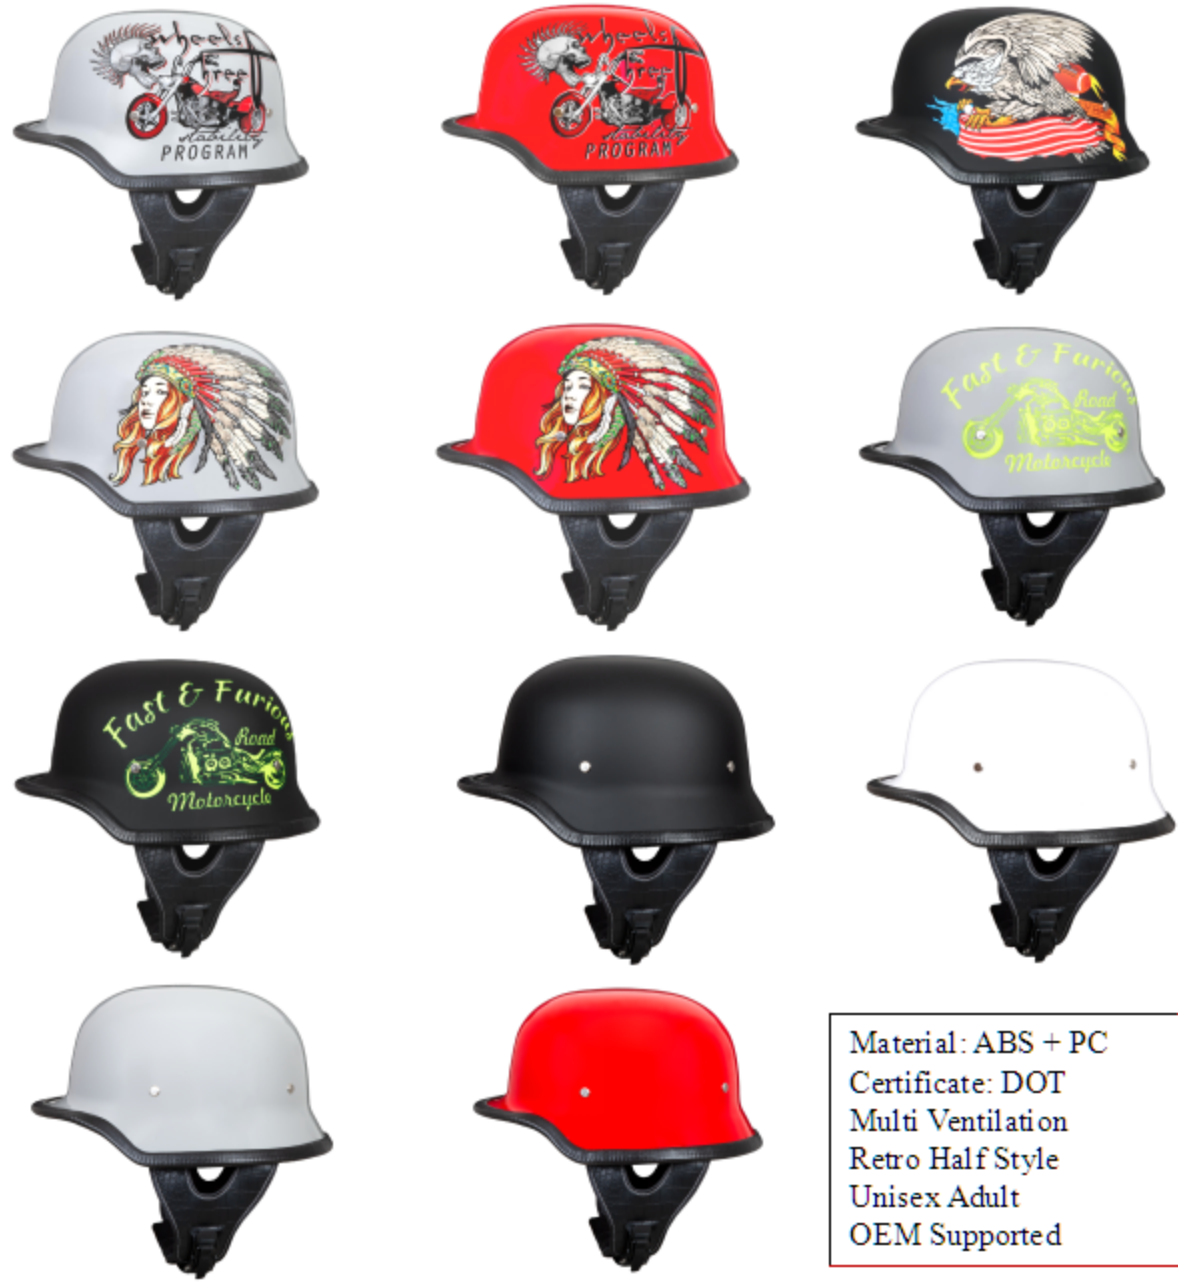

Item No.: HYC 825

Material: ABS + PC
Certificate: DOT
Multi Ventilation
Motocross Racing
Unisex Adult
OEM Supported

Helmet - Motocross

Super High Cost Performance

Item No.: HYC 825

MANUFACTURER / BRAND
Model
DOT
FMVSS No. 218
CERTIFIED