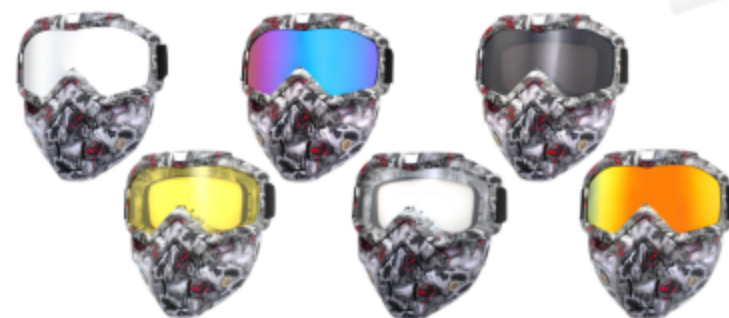

Item No.: GM-2

Material: ABS + PC
 Style: Adult Unisex
 Classic Popular Design
 HD PC Lens
 Color: As Picture
 OEM Supported

Goggles Mask

● Classic Popular Goggles Mask Design ●

Item No.: GM-2

Material: ABS + PC
 Style: Adult Unisex
 Classic Popular Design
 HD PC Lens
 Color: As Picture
 OEM Supported