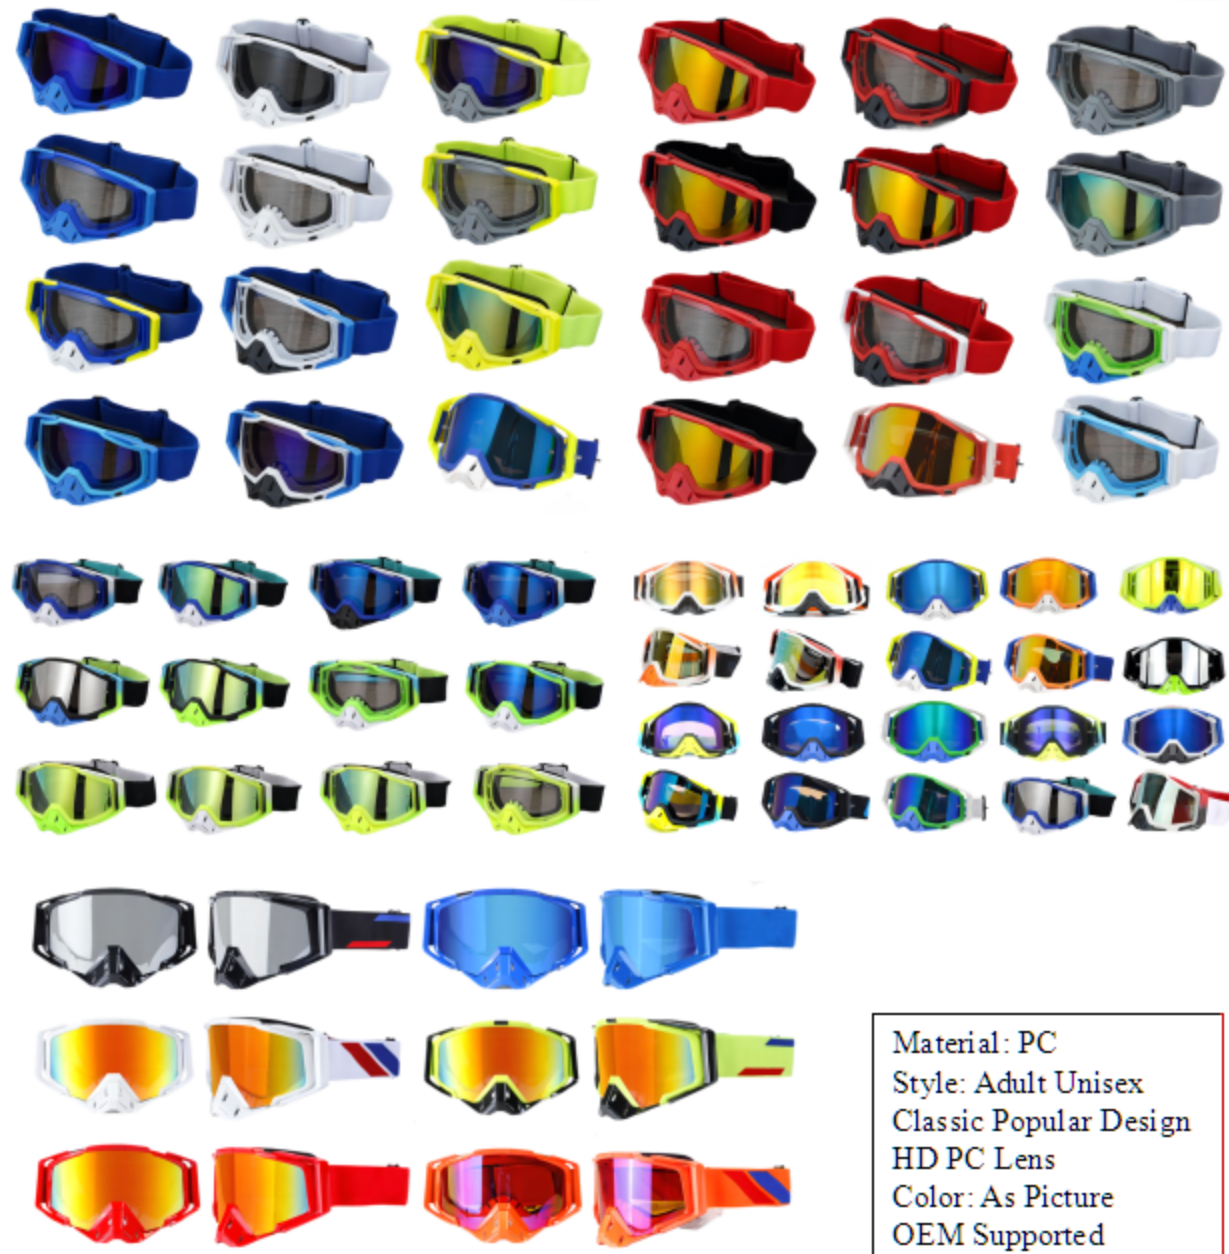

Material: PC
Style: Adult Unisex
Classic Popular Design
HD PC Lens
Color: As Picture
OEM Supported

Motocross Goggles

● Classic Pinlock Design for Motocross ●

Item No.: MG-1