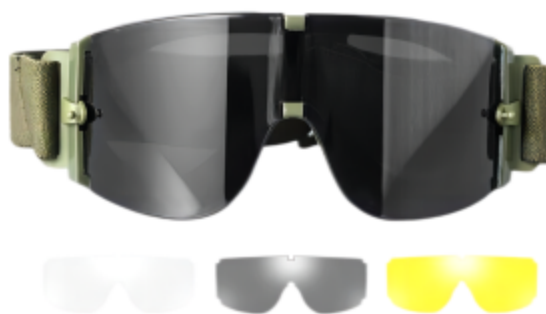

Material: PC
Style: Adult Unisex
Classic Popular Design
HD PC Lens
Color: As Picture
OEM Supported

CS Style Goggles

● CS Style Design for Multi Functional

● *Item No.: CSG-3*