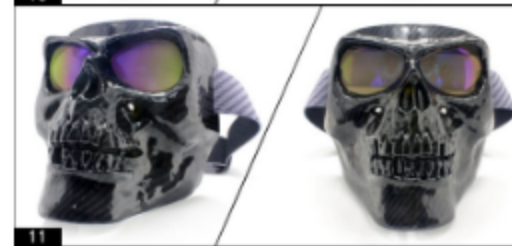

Skull Goggles Mask

● Classic Popular Skull Goggles Mask Design ●

Item No.: GMS-6

Material: ABS + PC
Style: Adult Unisex
Classic Popular Design
HD PC Lens
Color: As Picture
OEM Supported

Skull Goggles Mask

● Classic Popular Skull Goggles Mask Design ●

Item No.: GMS-6

Material: ABS + PC
 Style: Adult Unisex
 Classic Popular Design
 HD PC Lens
 Color: As Picture
 OEM Supported

Skull Goggles Mask

● Classic Popular Skull Goggles Mask Design ●

Item No.: GMS-6

Material: ABS + PC
 Style: Adult Unisex
 Classic Popular Design
 HD PC Lens
 Color: As Picture
 OEM Supported

Skull Goggles Mask

● Classic Popular Skull Goggles Mask Design ●

Item No.: GMS-6