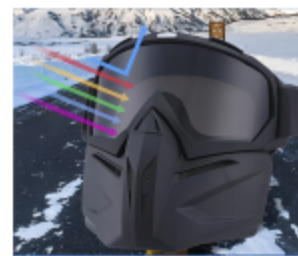

Item No.: GM-3

Material: ABS + PC
 Style: Adult Unisex
 Classic Popular Design
 HD PC Lens
 Color: As Picture
 OEM Supported

Goggles Mask

Classic Popular Goggles Mask Design

Item No.: GM-3

Material: ABS + PC
 Style: Adult Unisex
 Classic Popular Design
 HD PC Lens
 Color: As Picture
 OEM Supported